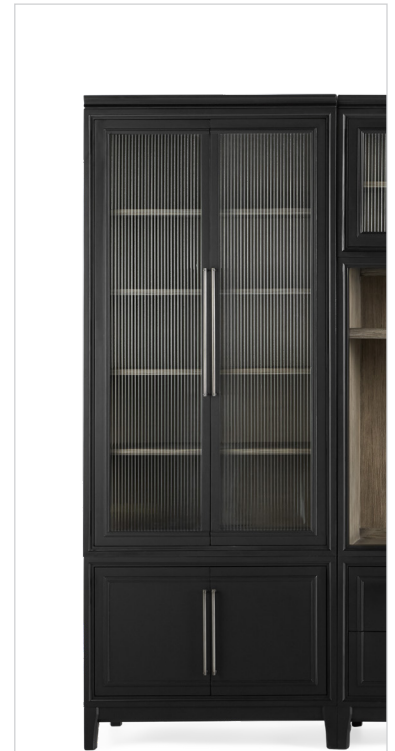

product details

- Pieces hand-painted with Scoria Black finishes are hand-built from solid mahogany supported by engineered hardwood.
- Pieces hand-painted with Cirrus finishes are hand-built from solid poplar supported by engineered hardwood.
- Cabinet interiors are surfaced with ash veneers and hand-stained with either Stone on Ash or Honey Whitewash finishes, depending on the complementing exterior.
- Finished wood surfaces are coated with a clear lacquer for added protection and subtle sheen.
- Cabinet doors and drawers are accented with complementary iron pulls finished in brass or pewter tones.
- Rowan cabinets feature adjustable/removable shelving to accommodate any storage needs.
- Ethereal and exquisitely crafted reeded glass adorns our glass-door cabinets, adding unique, transformative texture and subtle opaqueness that obscures cabinet contents.
- Cord management holes accommodate electronics and media equipment.
- TV Cabinets feature an interior cavity measuring 68" w x 14.5" d x 39.5" h.
- Keep your furniture looking its best. Visit arhaus.com or speak to any Arhaus Design Consultant for care recommendations.