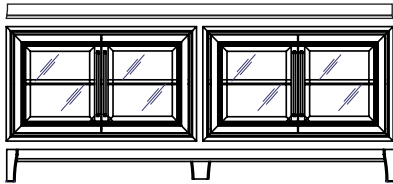

Media Console

70" w x 17" d x 28.75" h

Scoria Black 40ROWBLKMDCB

Cirrus 40ROWWHTMDCB