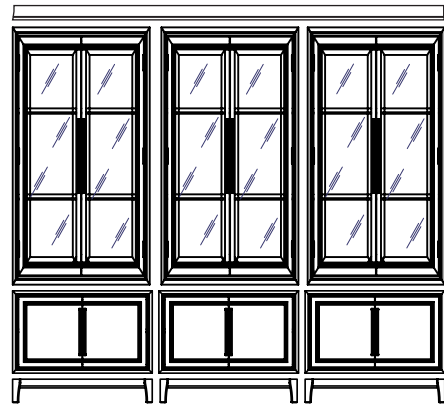

## Descending Wall Unit

105" w x 17" d x 70.25" h

Scoria Black 40ROWBLKTIER

Cirrus 40ROWWHTTIER

## Large Descending Wall Unit

105" w x 17" d x 91" h

Scoria Black 40ROWBLKCRKT

Cirrus 40ROWWHTCRKT

## Media Console

70" w x 17" d x 28.75" h

Scoria Black 40ROWBLKMDCB

Cirrus 40ROWWHTMDCB