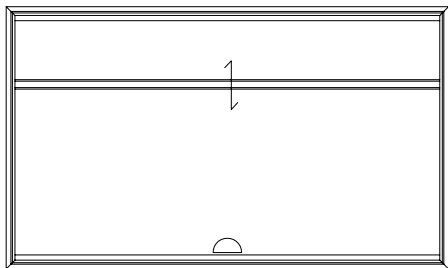

ARHAUS®

your home

components - all components require a top & base

2-Drawer Chest

35" w x 17" d x 20.75" h

Scoria Black 40ROWBLK2DWR

Cirrus 40ROWWHT2DWR

35" Top & Base

35" w x 17" d x 8" (combined) h

Scoria Black 40ROWBLK35TB

Cirrus 40ROWWHT35TB

70" Top & Base

70" w x 17" d x 8" (combined) h

Scoria Black 40ROWBLK70TB

Cirrus 40ROWWHT70TB

Small Glass-Door Cabinet

35" w x 17" d x 20.75" h

Scoria Black 40ROWBLKSMGD

Cirrus 40ROWWHTSMGD

Small Wood-Door Cabinet

35" w x 17" d x 20.75" h

Scoria Black 40ROWBLKSMWD

Cirrus 40ROWWHTSMWD

TV Cabinet

70" w x 17" d x 41.5" h

Scoria Black 40ROWBLKTV

Cirrus 40ROWWHTTV