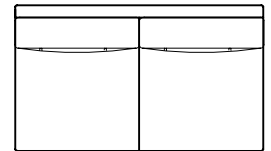

62" Petite Armless Sofa
62" w x 40" d x 36" h