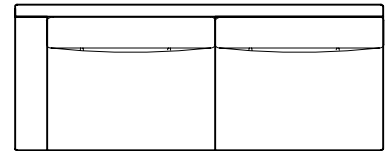

L/R-Arm Chaise
39" w x 62" d x 36" h

available by special order

94" Petite L/R-Arm Corner Sofa
94" w x 40" d x 36" h

92" L/R-Arm Sofa
92" w x 46" d x 36" h

92" Petite L/R-Arm Sofa
92" w x 40" d x 36" h

86" Petite Armless Sofa
86" w x 40" d x 36" h