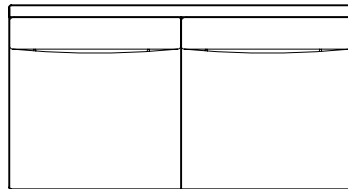

L/R-Arm Chaise
39" w x 62" d x 36" h

available by special order

94" Petite L/R-Arm Corner Sofa
94" w x 40" d x 36" h

92" L/R-Arm Sofa
92" w x 46" d x 36" h

92" Petite L/R-Arm Sofa
92" w x 40" d x 36" h

86" Petite Armless Sofa
86" w x 40" d x 36" h