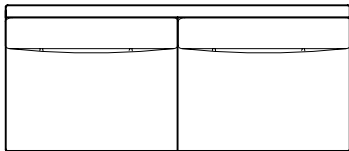

L/R-Arm Chaise
39" w x 62" d x 36" h

available by special order

94" Petite L/R-Arm Corner Sofa
94" w x 40" d x 36" h

92" L/R-Arm Sofa
92" w x 46" d x 36" h

92" Petite L/R-Arm Sofa
92" w x 40" d x 36" h

86" Petite Armless Sofa
86" w x 40" d x 36" h