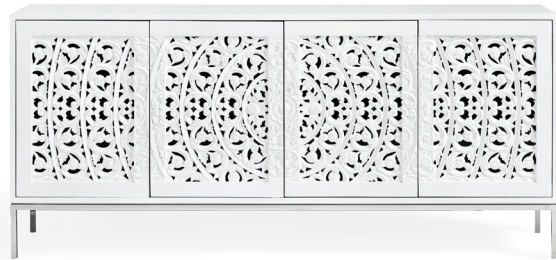

ARHAUS®

your home

mandara

Cabinet

51" w x 20" d x 57" h

Jepara White 40MAND51WH

Jepara Natural 40MAND51GR

Jepara Brown 40MAND51BR

Media Cabinet

70.75" w x 17.75" d x 31.75" h

Jepara White 40MAND71WH

Jepara Natural 40MAND71GR

Jepara Brown 40MAND71BR

Finishes:

Jepara White

Jepara Natural

Jepara Brown

an authentic work of art

Completely hand-carved over four days by a single artisan—each piece of our Mandara collection is sculpted from solid mahogany. Indonesian craftsmen create stunning designs in small, limited quantities using traditional, time-honored techniques. Featuring incredible detailing and intricately scrolling floral motifs, every wooden surface of these masterpiece cabinets is artisan-finished and lacquered for added protection and subtle sheen. Simple finishes emphasize every carved pattern, allowing natural shadows to define each sculpted line and curve.