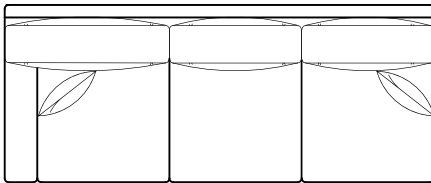

available by special order

88" L/R-Arm Sofa
88" w x 43" d x 38" h
2 toss pillows