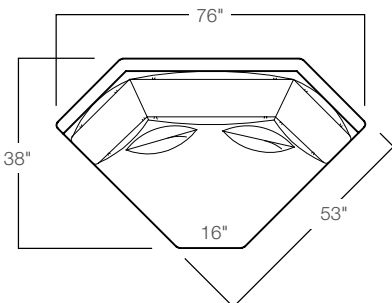

Wedge
76" w x 53" d x 38" h
2 toss pillows