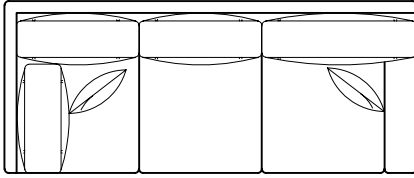

ARHAUS®

your home

stocked

103" L/R-Arm Corner Sofa
103" w x 43" d x 38" h
2 toss pillows