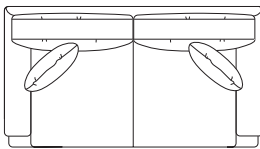

88" L/R-ARM SOFA

88" w x 43" d x 38" h

1 toss pillow

79" FULL AIR SLEEPER SOFA

79" w x 43" d x 38" h

79" SOFA

79" w x 43" d x 38" h

Available as a Full Air Sleeper Sofa**