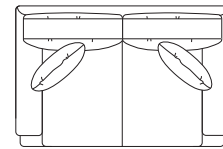

65" SOFA

65" w x 43" d x 38" h

2 toss pillows