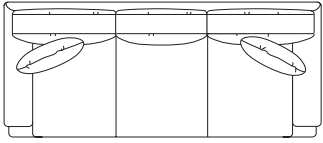

LANDSBURY

CAMDEN COLLECTION | MADE IN AMERICA

ARHAUS®

your home

AVAILABLE BY SPECIAL ORDER

108" 3-OVER-3 SOFA

108" w x 43" d x 38" h

2 toss pillows