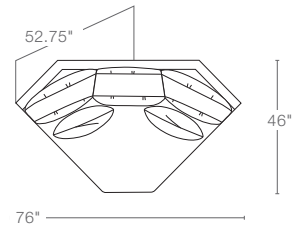

76" CORNER
WEDGE
76" w x 53" d x 38" h
2 toss pillows