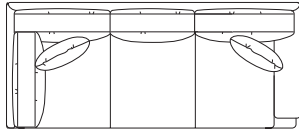

Dimensions may vary slightly. Please ensure furnishings fit through interior structures and into desired space before purchase.

LANDSBURY

CAMDEN COLLECTION | MADE IN AMERICA

ARHAUS®

your home

STOCKED

103" L/R-ARM
CORNER SOFA
103" w x 43" d x 38" h
2 toss pillows