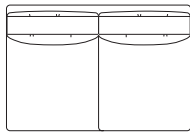

63" ARMLESS
SOFA
63" w x 43" d x 38" h
Available with full spring
or air mattress**