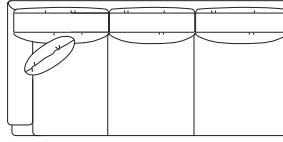

88" L/R-ARM SOFA

88" w x 43" d x 38" h

1 toss pillow