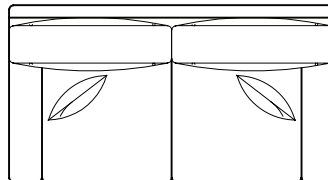

ARHAUS®

stocked

your home

89" Sofa (3 Over 3)
90" w x 43" d x 38" h
2 toss pillows
Also available as queen spring sleeper
Also available as queen air sleeper

89" Queen Sleeper Sofa with Chaise & Storage Ottoman
89" w x 68" d x 38" h
2 toss pillows
Also available as queen spring sleeper
Also available as queen air sleeper

42" Chair
42" w x 43" d x 38" h
1 toss pillow

41" Swivel Chair
41" w x 43" d x 38" h

available by special order

89" Sofa (2 Over 2)
89" w x 43" d x 38" h
2 toss pillows
Also available as queen spring sleeper
Also available as queen air sleeper