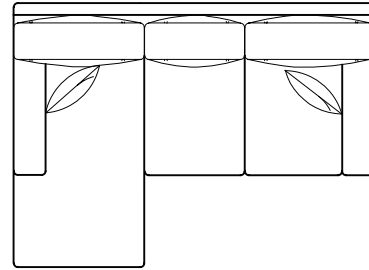

ARHAUS®

stocked

your home

89" Sofa (3 Over 3)
90" w x 43" d x 38" h
2 toss pillows
Also available as queen spring sleeper
Also available as queen air sleeper

89" Queen Sleeper Sofa with Chaise & Storage Ottoman
89" w x 68" d x 38" h
2 toss pillows
Also available as queen spring sleeper
Also available as queen air sleeper