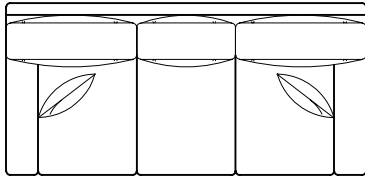

ARHAUS®

stocked

your home

89" Sofa (3 Over 3)
90" w x 43" d x 38" h
2 toss pillows
Also available as queen spring sleeper
Also available as queen air sleeper

89" Queen Sleeper Sofa with Chaise & Storage Ottoman
89" w x 68" d x 38" h
2 toss pillows
Also available as queen spring sleeper
Also available as queen air sleeper