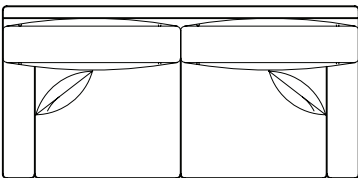

ARHAUS®

stocked

your home

89" Sofa (3 Over 3)
90" w x 43" d x 38" h
2 toss pillows
Also available as queen spring sleeper
Also available as queen air sleeper

89" Queen Sleeper Sofa with Chaise & Storage Ottoman
89" w x 68" d x 38" h
2 toss pillows
Also available as queen spring sleeper
Also available as queen air sleeper

42" Chair
42" w x 43" d x 38" h
1 toss pillow

41" Swivel Chair
41" w x 43" d x 38" h

available by special order

89" Sofa (2 Over 2)
89" w x 43" d x 38" h
2 toss pillows
Also available as queen spring sleeper
Also available as queen air sleeper