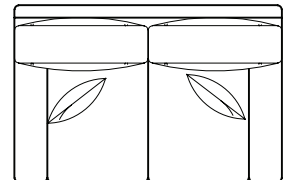

65" Sofa
65" w x 43" d x 38" h
2 toss pillows