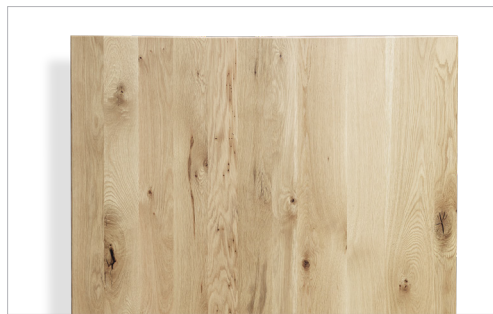

Brown Walnut/Vertex Base 30JCOV96WNLVB
White Oak/Vertex Base 30JCOV96WOLVB

Vertex Base measures 59" w x 19.5" d x 28.75" h

TABLE TOP FINISHES:

Brown
Walnut

White
Oak

Flat
Black

TABLE BASE FINISH:

Our Jacob Dining collection celebrates craftsmanship with sleek and modern style, bringing natural wood into more contemporary dining spaces. Tabletops made from solid oak and walnut are handcrafted by a community of Amish artisans—each specialized craftsman responsible for a specific task as each piece moves from workshop to workshop. Oiled, stained, and varnished finishes are applied by hand to achieve a high-gloss finish that accentuates the wood's natural beauty. Table bases, available in two chic shapes, feature a subtle, flat black finish to complement the tabletops' beautiful wood tones.

PRODUCT DETAILS

- + Jacob Dining Tables are craftsman-built by a community of American, Amish artisans, using traditional woodworking techniques.
- + Pieces with our Brown Walnut finish are made from solid walnut wood. Pieces with our White Oak finish are made from solid oak.
- + Dining Tabletops are oil, stained, and varnished by hand to bring out its wood's natural beauty.
- + Table bases feature chic flat black finishes to complement their tabletop's rich wood tones.
- + Due to their artisan-crafted nature, individual pieces may vary in color, pattern, shape, and texture, making them truly unique.
- + Hand-crafted finishes age beautifully, developing one-of-a-kind patinas as they're exposed to the environment of your home
- + Natural wood may display small spits, knots, joint lines or other organic features, adding character to each piece without affecting its performance.
- + Keep your furniture looking its best. Visit arhaus.com or speak to any Arhaus Design Consultant for care recommendations.