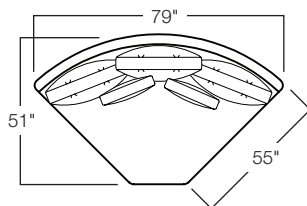

## available by special order

**84" Sofa**  
84" w x 43" d x 36" h  
also available with 46" depth by special order

**76" L/R-Arm Sofa**  
76" w x 43" d x 36" h

**74" Sofa**  
74" w x 43" d x 36" h  
also available with 46" depth by special order

**68" Armless Sofa**  
68" w x 43" d x 36" h

**59" Chaise**  
59" w x 70" d x 36" h

**46" L/R-Arm Chair**  
46" w x 43" d x 36" h

**45" Storage Ottoman**  
45" w x 26" d x 16" h

**Corner**  
43" w x 43" d x 36" h

**Corner Wedge**  
79" w x 51" d x 36" h

**34" Armless Chair**  
34" w x 43" d x 36" h