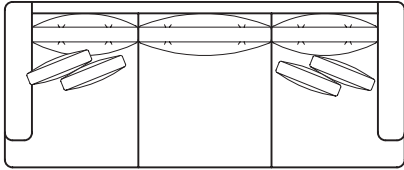

EMORY SLIPCOVERED SECTIONAL

SPECIAL ORDER ONLY | CAMDEN COLLECTION | MADE IN AMERICA

ARHAUS®
your home

SPECIAL ORDER ONLY

104" DEEP SOFA

104" w x 46" d x 36" h

Also available with 43" depth by special order