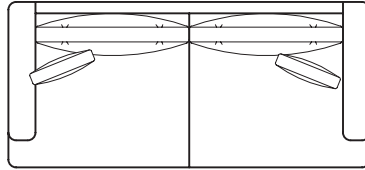

94" DEEP SOFA

94" w x 46" d x 36" h

Also available with 43" depth by special order