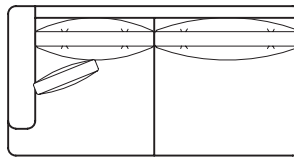

76" L/R-ARM SOFA

76" w x 43" d x 36" h