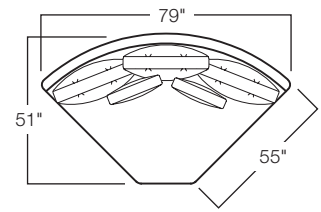

Also available with 46" depth by special order

68" ARMLESS SOFA

68" w x 43" d x 36" h

59" CHAISE

59" w x 70" d x 36" h

43" L/R-ARM CHAIR

43" w x 43" d x 36" h

EMORY SLIPCOVERED SECTIONAL

ARHAUS[®]
your home

SPECIAL ORDER ONLY | CAMDEN COLLECTION | MADE IN AMERICA

SPECIAL ORDER ONLY

53" DEEP CHAIR

53" w x 46" d x 36" h

Also available with 43" depth by special order

47" L/R-ARM CHAISE

47" w x 69" d x 36" h

CORNER WEDGE

79" w x 51" d x 36" h

CORNER

43" w x 43" d x 36" h

34" ARMLESS CHAIR

34" w x 43" d x 36" h

45" STORAGE
OTTOMAN

45" w x 26" d x 16" h

45" OTTOMAN

45" w x 26" d x 16" h