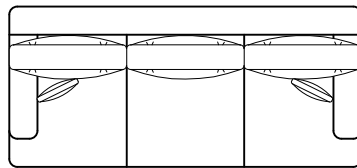

ARHAUS®

your home

product details (cont'd)

- ▶ Sectional components are held together by connectors to prevent shifting.
- ▶ Toss pillows are abundantly stuffed and encased in down-proof covers.
- ▶ Storage Ottoman creates left/right-arm chaise when combined with the sofa.
- ▶ Dune Sleeper Sofa includes spring mattresses. Air mattress is available by special order.
- ▶ Keep your furniture looking its best. Visit arhaus.com or speak to any Arhaus Design Consultant for care recommendations.

stocked

Queen Sleeper Sofa with Chaise & Storage Ottoman

88" w x 68" d x 36" h
2 toss pillows with fabric order
Available as queen sleeper
Available with air or spring mattress.**

3-Over-3 Sofa

88" w x 40" d x 36" h
2 toss pillows with fabric order
Available as queen sleeper
Available with air or spring mattress.**