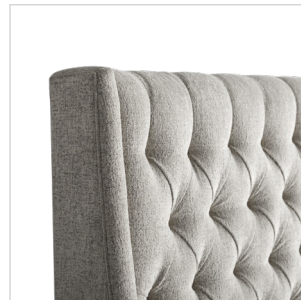

Finishes:

Fossil

Hickory

**Non-tufted Non-Storage Beds are available by special order

***Storage Beds are not available without tufting.

your style your way

Craft a custom design that tells your style story. This collection is available in special-order **Fabrics**, **Leathers**, and **More**.

Ask in store or call **866.427.4287**

*special order only

glamorous and enchanting

This update to classic bed designs will infuse your space with sophistication. Simple, angular silhouettes are softened by gently curving “wings” and distinguished by luxurious detailing. Grand headboards are painstakingly crafted by hand—adding a dramatic focal point that heightens the style of any well-dressed space. Thick layers of comfortable padding enfold all surfaces, including footboards and side rails, allowing these pieces to float beautifully anywhere in your room.

product details

- ▶ Craftsman-built frames are constructed using solid, reinforced laminate hardwood for lasting strength and superior stability.
- ▶ Solid hardwood panels rest on wood braces attached to the frame’s side rails for reliable mattress support.
- ▶ Made in America—this collection was handcrafted by upholstery artisans in North Carolina.
- ▶ Arhaus upholstery is made using wood certified by the Sustainable Forestry Initiative.
- ▶ Lightly tapered, solid, wood block feet enhance this collection’s transitional styling.
- ▶ Matching fabric welting enhances the distinctive lines of each silhouette.
- ▶ Frames are padded in dense, eco-friendly foam and poly-fiber wrapped in casings that maintain the padding’s shape.
- ▶ Storage beds feature a spacious hidden drawer that pulls out from the foot of each frame—perfect for keeping linens and blankets organized and out of sight.