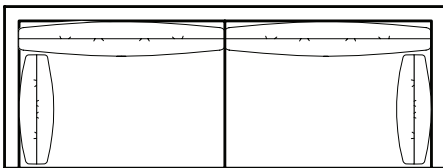

STOCKED

IMAGE NOT
AVAILABLE

IMAGE NOT
AVAILABLE

CURVED L/RARM
CHAIR
43" w x 43" d x 35" h

CURVED ARMLESS
CHAIR
68" w x 43" d x 35" h

AVAILABLE BY SPECIAL ORDER

108" SOFA
108" w x 43" d x 35" h