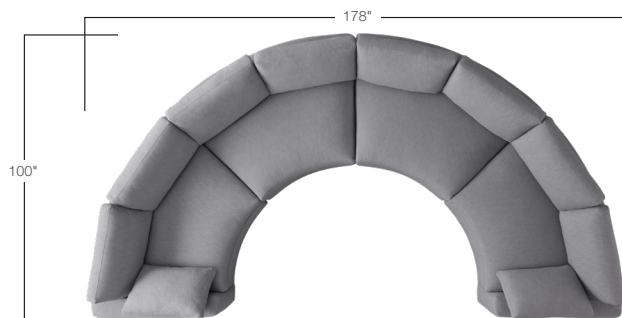

### 4-PIECE CURVED SECTIONAL

178" w x 100" d x 35" h

Nomad Snow

10484W4PCNS

Lanie Camel

ZYCL2\*

Cassie Griffin

ZYCF2\*