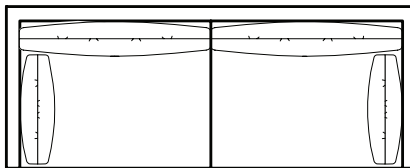

96" SOFA
96" w x 43" d x 35" h