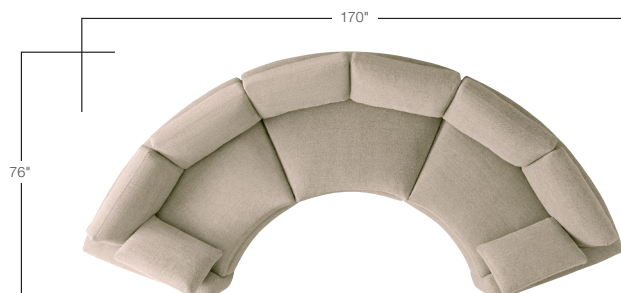

### 3-PIECE CURVED SECTIONAL

170" w x 76" d x 35" h

Nomad Snow

10484W3PCNS

Lanie Camel

ZYCL1\*

Bellano Earth

ZYCF1\*